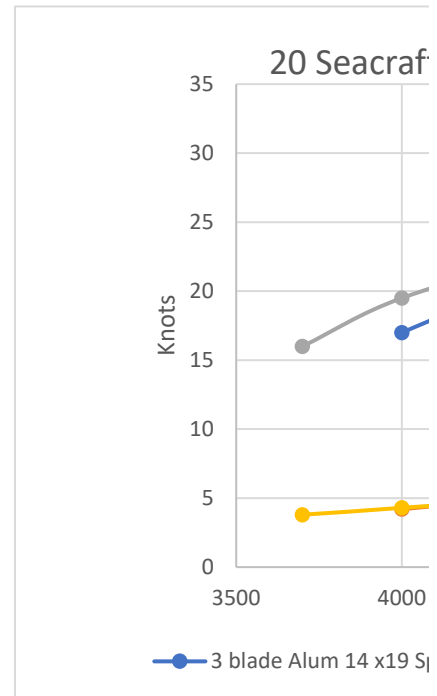

07Aug18 Performance Numbers for Seacraft 20SF

Motor: 2017 Suzuki DF140A

Load: Three adults , ~550 lbs, Half tank of fuel (50 gal tank)

Prop: 3 blade alum 14 x 19

RPM	Speed (knots)	GPH	nMPG
4000	17	4.2	4.05
4500	22	5.4	4.07
5000	26	7.3	3.56
5500	29	8.8	3.30
6200	33	11.5	2.87

01Sep18 Performance Numbers

Prop: 4 Blade SS (14x19)

3700	16	3.8	4.21
4000	19.5	4.3	4.53
4500	23	5.3	4.34
5000	26	7.8	3.33
5500	29.5	9.8	3.01
5800	31	11.5	2.70

t ; 26" Hermco Bracket; Suzuki DF140A

Speed and GPH vs. RPM